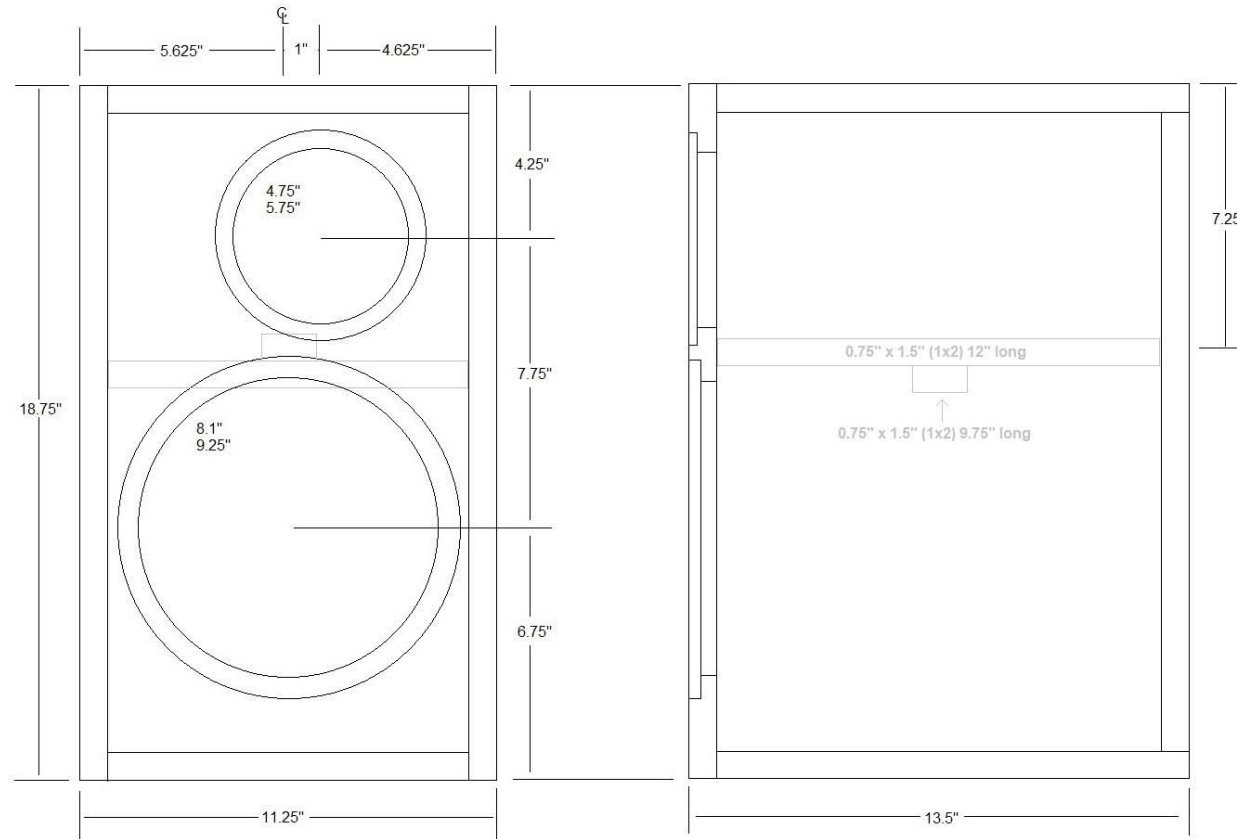

# The Chevalier

Morel TM4055-8 SB23CACS45-8

33 Liter Sealed version

Copyright 2021 by Curt Campbell

## Cut List

Front	18.75 x 11.25
Sides	18.75 x 12.75
T/B	9.75 x 12.75
Back	9.75 x 17.25