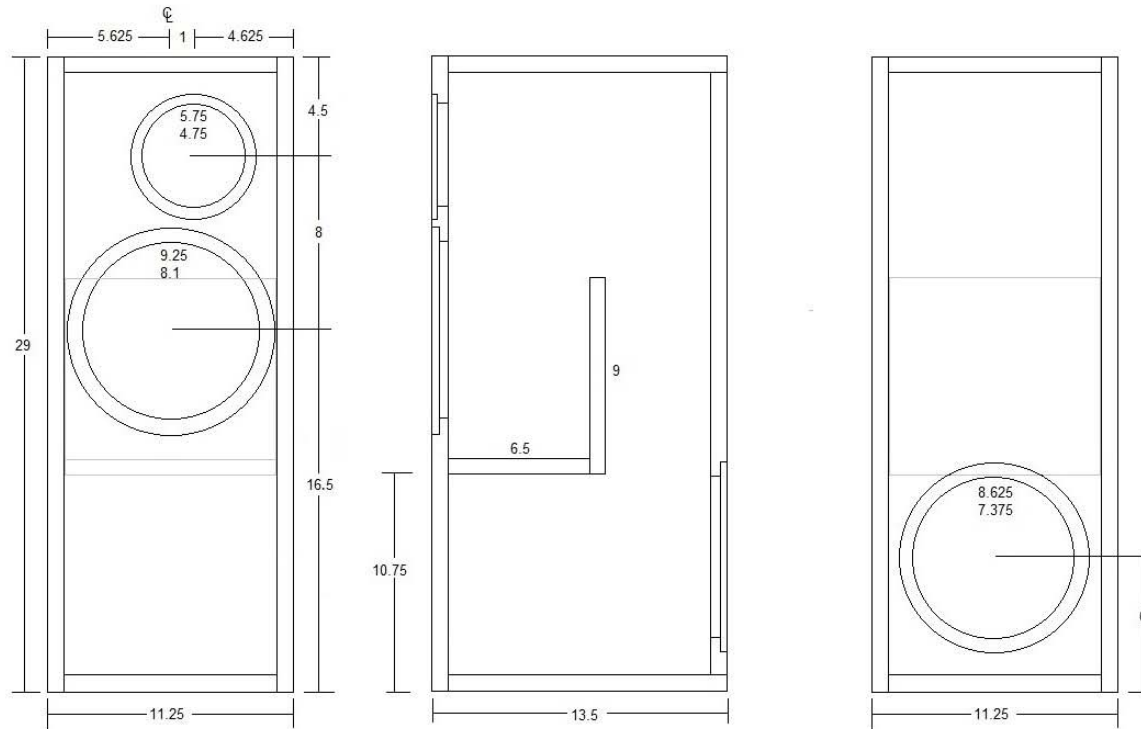

#### Cut List

Front 29" x 11.25"  
Sides 29" x 12.75"  
T/B 9.75" x 12.75"  
Back 9.75" x 27.5"

#### Internal Panels (solid)

9.75" x 9"  
9.75" x 6.5"